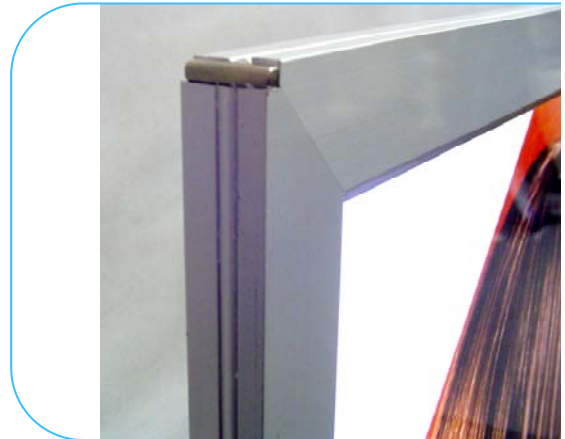

If you would like to experience truly exceptional service then call now

Slim elegant frame with a totally even spread of light.

Only 22mm thick - enabling the unit to be mounted in all types of environments - supplied with easy to fit mounting instructions.